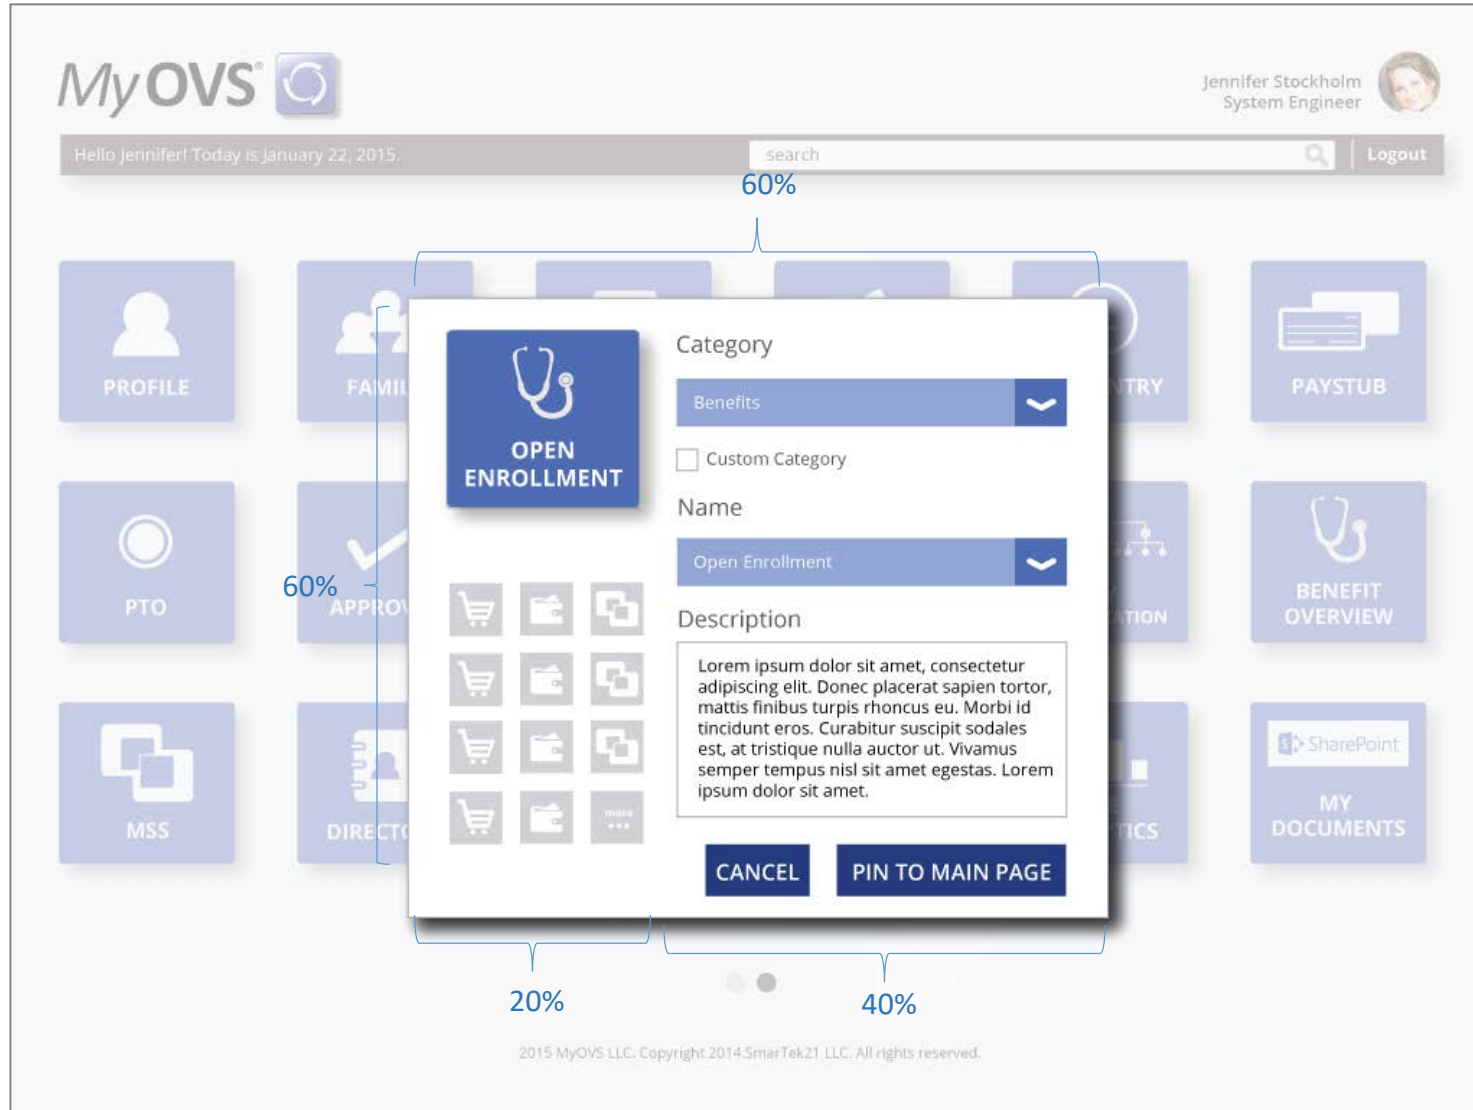

Layout

Tiles

Login

Desktop & Tablet (horizontal view)

960px X 57px
Search box: 405px X 20px

Tablet (vertical view) / mobile

576px X 57px
Search box: 216px X 20px

Mobile (optional)

256px X 57px
Search box: 216px X 20px

Logout Font:
12pt/100%, Bold, #FFFFFF

Greeting Font:
12pt/100%, #FFFFFF

MyOVS Design Guideline

- Colors
- Typography
- Table
- Layout
- Tiles**
- Login

MyOVS Design Guideline

- Colors
- Typography
- Table
- Layout
- Tiles**
- Login

MyOVS Design Guideline

Colors

Typography

Table

Layout

Tiles

Login

MyOVS Design Guideline

- Colors
- Typography
- Table
- Layout
- Tiles**
- Login

Function:
Slide down to
open.

bg: #FFFFFF

[under-development]

Close. Slide
back up.

All the tiles
are moved
down.

Appears if there
are more tiles to
display. Apply to all
breakpoints.