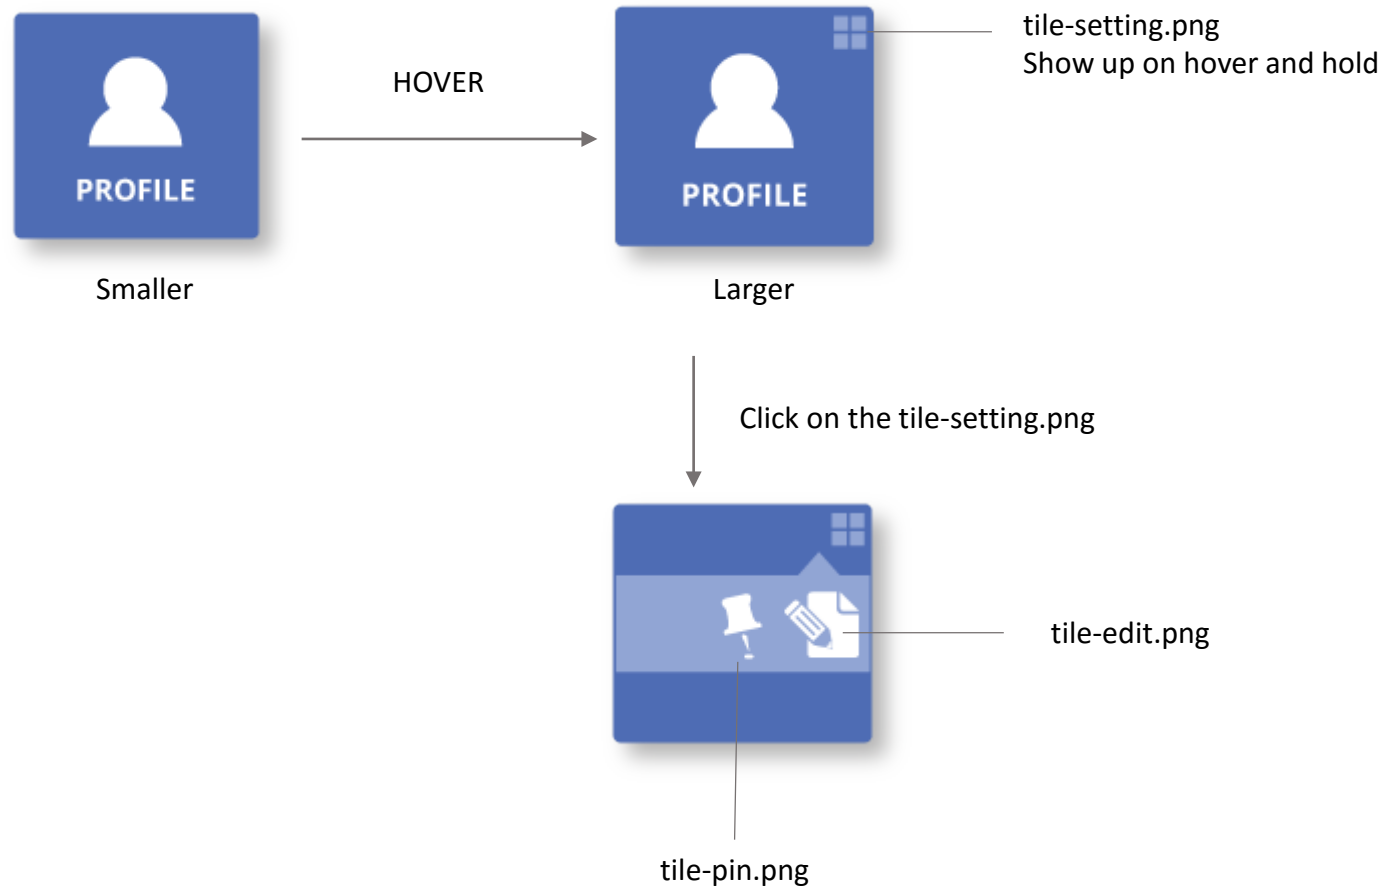

Layout

Tiles

Login

Desktop & Tablet (horizontal view)

960px X 57px
Search box: 405px X 20px

Tablet (vertical view) / mobile

576px X 57px
Search box: 216px X 20px

Mobile (optional)

256px X 57px
Search box: 216px X 20px

Logout Font:
12pt/100%, Bold, #FFFFFF

Greeting Font:
12pt/100%, #FFFFFF

MyOVS Design Guideline

- Colors
- Typography
- Table
- Layout
- Tiles**
- Login

MyOVS Design Guideline