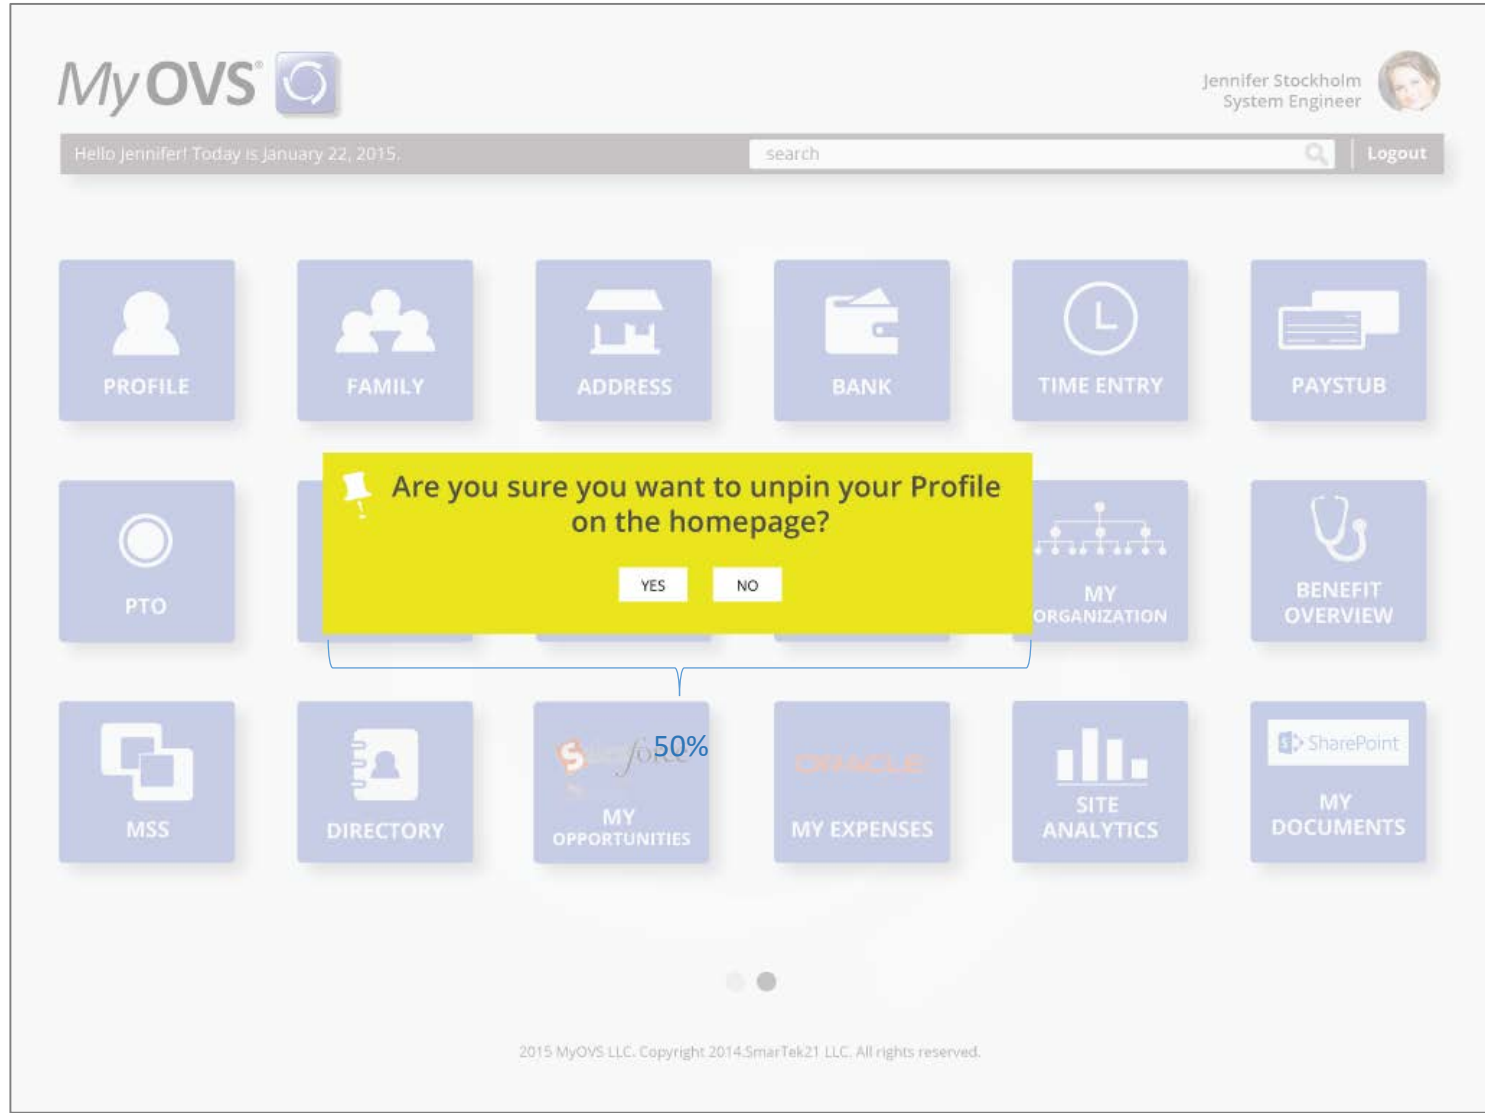

MyOVS Design Guideline

- Colors
- Typography
- Table
- Layout
- **Tiles**
- Login