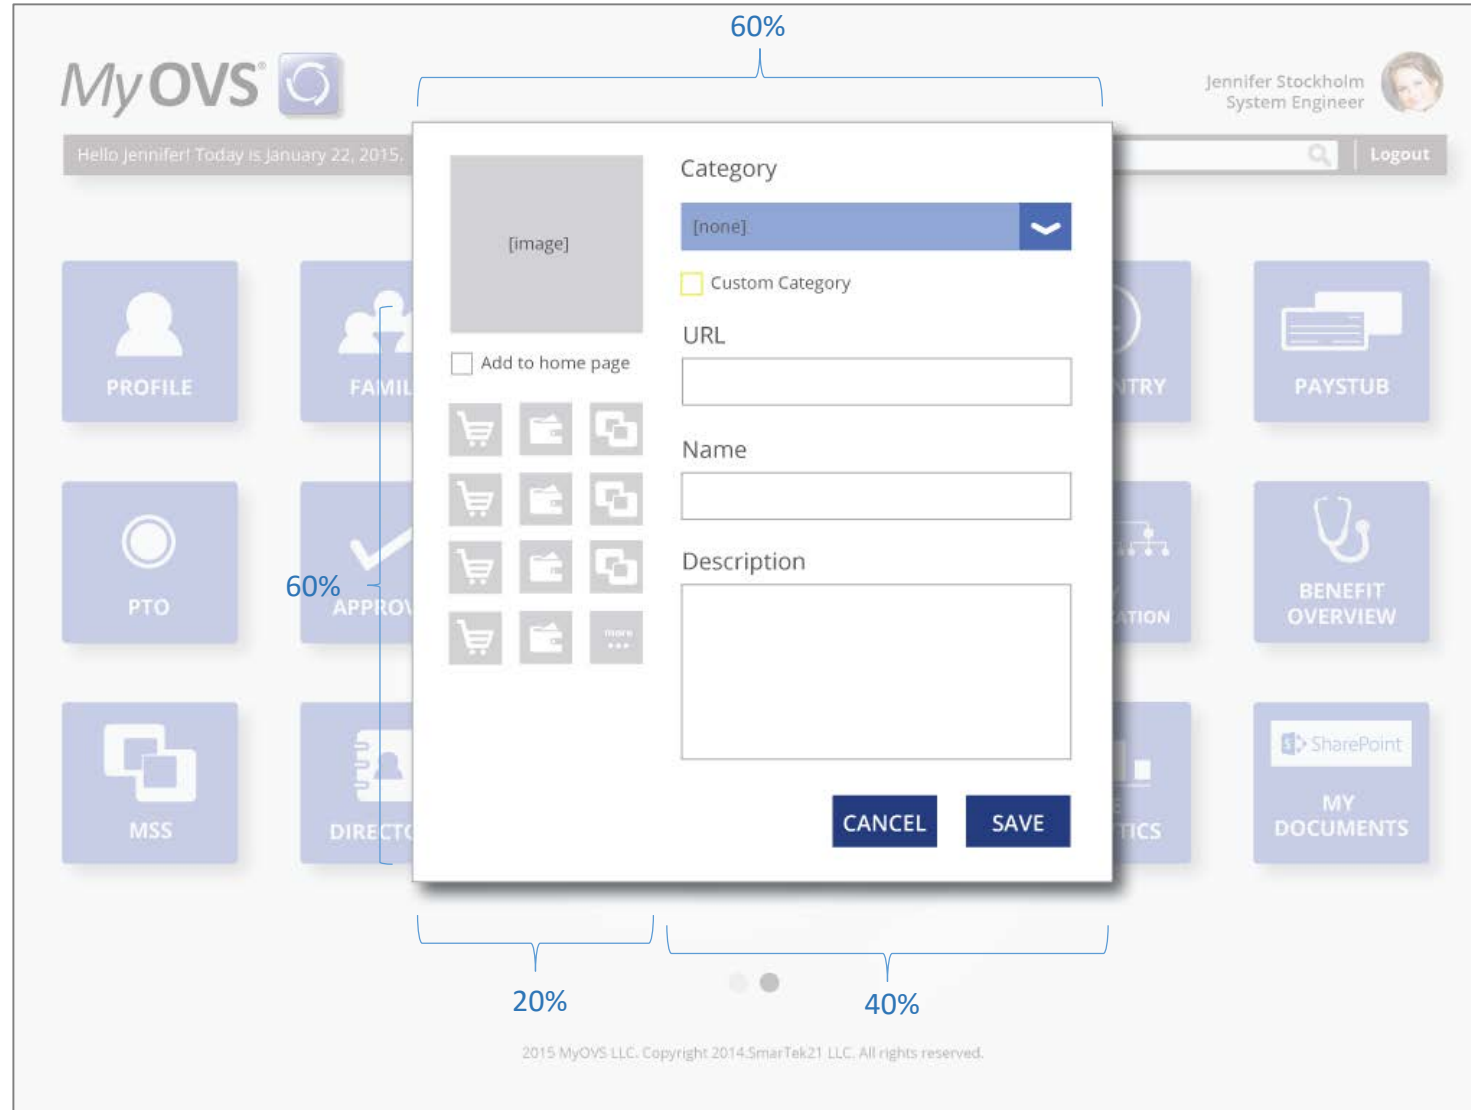

Layout

Tiles

Login

Desktop & Tablet (horizontal view)

960px X 57px
Search box: 405px X 20px

Tablet (vertical view) / mobile

576px X 57px
Search box: 216px X 20px

Mobile (optional)

256px X 57px
Search box: 216px X 20px

Logout Font:
12pt/100%, Bold, #FFFFFF

Greeting Font:
12pt/100%, #FFFFFF

MyOVS Design Guideline

- Colors
- Typography
- Table
- Layout
- Tiles**
- Login

MyOVS Design Guideline

- Colors
- Typography
- Table
- Layout
- Tiles**
- Login

MyOVS Design Guideline

Colors

Typography

Table

Layout

Tiles

Login

MyOVS Design Guideline

- Colors
- Typography
- Table
- Layout
- Tiles**
- Login

Function:
Slide down to
open.

bg: #FFFFFF

[under-development]

Close. Slide
back up.

All the tiles
are moved
down.

Appears if there
are more tiles to
display. Apply to all
breakpoints.